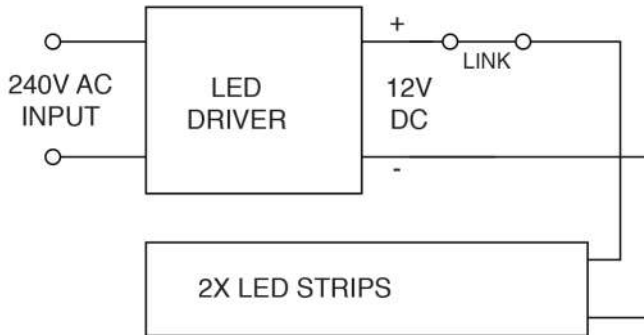

Part No. WL-300, WL-301, WL-302, WL-303, WL-304 Medical Warning Illuminated Signs - Back Lit LED

Voltage	Choice of 240VAC/14VDC/24VDC
Power	12 watts
Illumination	Energy-efficient LED
Housing material	ABS
Colour	Black vinyl on red acrylic (highly distinct on/off modes)
Mounting options	Wall or ceiling

WIRING

Remove link if required
to wire direct to voltage
free contacts on X-Ray machine

DIMENSIONS (Millimetres)

MODELS AVAILABLE

WL-300

WL-301

WL-302

WL-303