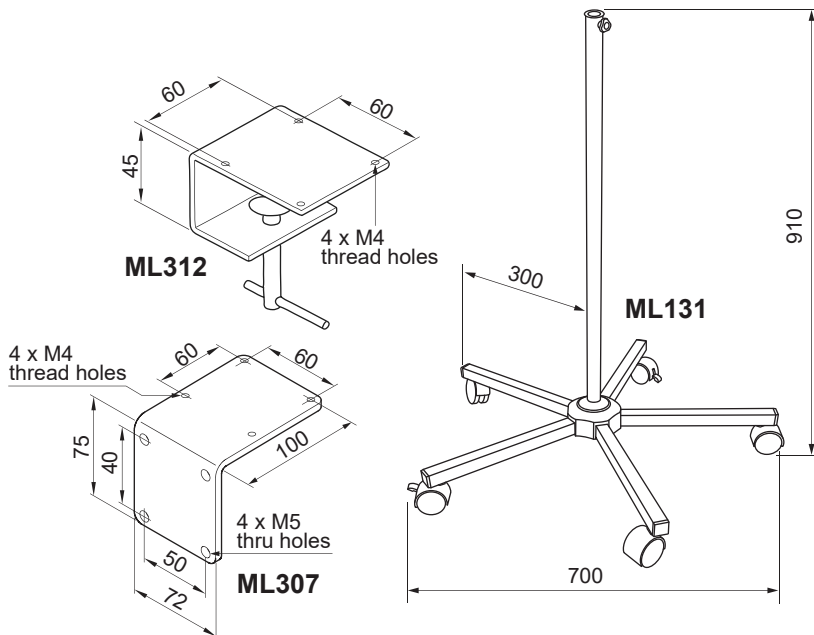

Part No. ML308

Maggylamp Halogen Exam Light Data Sheet

Fitted with	35 watt, Halogen bulb
Light output	45,000 lux at 30cm
Colour temp	Warm white, 2300K
Operation	Switch on handle
Operating voltage	240VAC, 50Hz
Power Lead	1.8 m, AUS/NZ plug
Beam angle	24°
Base Housing	Plastic
Lamp Head	Plastic
Gooseneck	Metal with silicone sleeving
Accessory	Bench clamp (ML312) Wall bracket (ML307) Mobile stand (ML131)
Weight net	2kg
Weight carton	2.4kg
Carton dimensions	L43 x W23 x H12 cm

ML 308 detailing

DIMENSIONS (Millimetres)

ACCESSORIES

BENCH CLAMP **ML312**
WALL BRACKET **ML307**
MOBILE STAND **ML131**

Data may vary due to component tolerances.
E & OE