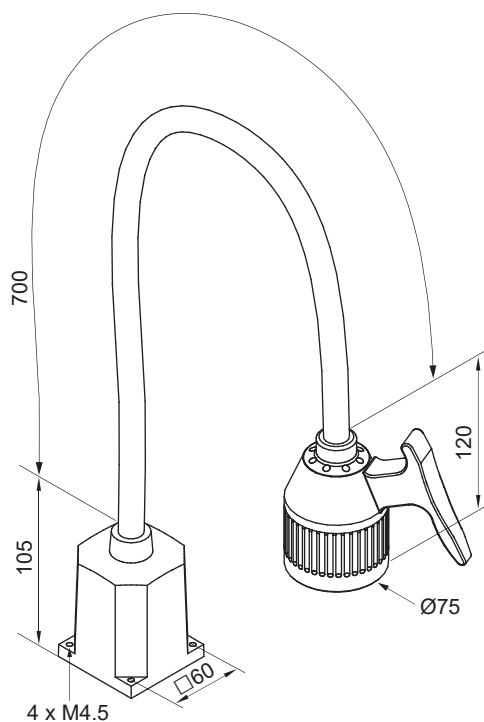

Part No. ML308

Maggylamp Halogen Exam Light Data Sheet

Fitted with	35 watt, Halogen bulb
Light output	45,000 lux at 30cm
Colour temp	Warm white, 2300K
Operation	Switch on handle
Operating voltage	240VAC, 50Hz
Power Lead	1.8 m, AUS/NZ plug
Beam angle	24°
Base Housing	Plastic
Lamp Head	Plastic
Gooseneck	Metal with silicone sleeving
Accessory	Bench clamp (ML312) Wall bracket (ML307) Mobile stand (ML131)
Weight net	2kg
Weight carton	2.4kg
Carton dimensions	L43 x W23 x H12 cm

ML 308 detailing

DIMENSIONS (Millimetres)

ACCESSORIES

BENCH CLAMP **ML312**
WALL BRACKET **ML307**
MOBILE STAND **ML131**

Data may vary due to component tolerances.
E & OE