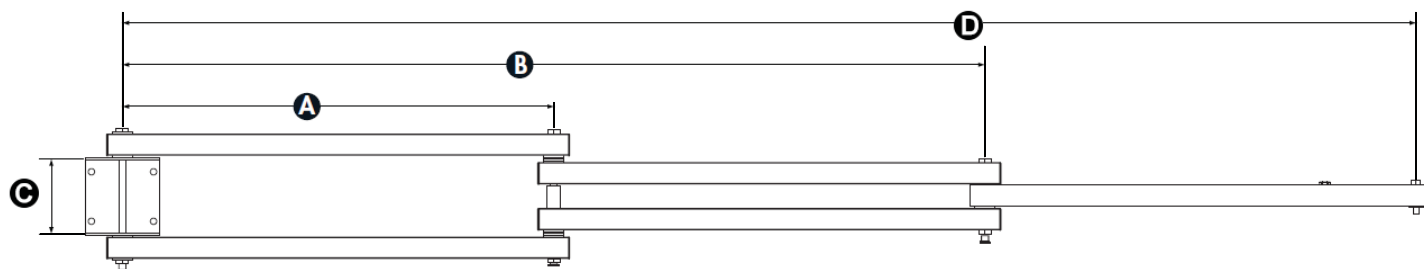

# Part No. ML391, ML391-1500, ML391-2200 TriLite Docklight w/ LED Data Sheet

**Fitted with** LED bulb, PAR38 (pictured below)  
**Lamp shade** 15° beam angle, 15 watt polycarbonate  
**Arm construction** metal tube, yellow powder coated  
**Arm type** double strut, hinged  
**Power lead** 1.4m, AUS/NZ plug  
**Operating voltage** 100-240VAC  
**Arm lengths** 1m, 1.5m & 2.2m  
**Accessories** wire guard (included), 3-speed fan (can be fitted later to 1m & 1.5m models only)

LED bulb, PAR38, 15° beam, 15 watt

## DIMENSIONS (Millimetres)

Model	A	B	C	D	Weight (kg)	Fan available
ML391	495	1041	127	-	7.3	Yes
ML391-1500	749	1499	127	-	9.5	Yes
ML391-2200	749	1499	216	2248	14.0	No

Data may vary due to component tolerances.  
E & OE