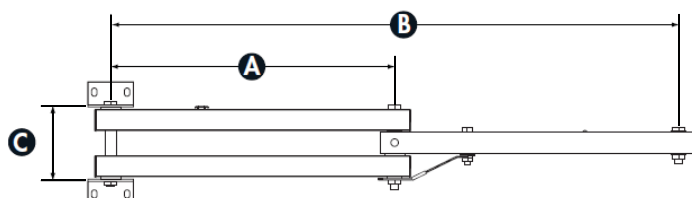

# Part No. ML391, ML391-1500, ML391-2200 TriLite Docklight w/ LED Data Sheet

**Fitted with** LED bulb, PAR38 (pictured below)  
**Lamp shade** 15° beam angle, 15 watt polycarbonate  
**Arm construction** metal tube, yellow powder coated  
**Arm type** double strut, hinged  
**Power lead** 1.4m, AUS/NZ plug  
**Operating voltage** 100-240VAC  
**Arm lengths** 1m, 1.5m & 2.2m  
**Accessories** wire guard (included), 3-speed fan (can be fitted later to 1m & 1.5m models only)

LED bulb, PAR38, 15° beam, 15 watt

## DIMENSIONS (Millimetres)

Model	A	B	C	D	Weight (kg)	Fan available
ML391	495	1041	127	-	7.3	Yes
ML391-1500	749	1499	127	-	9.5	Yes
ML391-2200	749	1499	216	2248	14.0	No

Data may vary due to component tolerances.  
E & OE