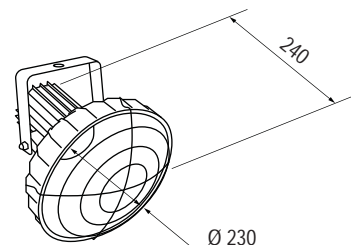

# Part No. ML391, ML391-1500, ML391-2200 TriLite Docklight w/ LED Data Sheet

**Fitted with** LED bulb, PAR38 (pictured below)  
**Lamp shade** 15° beam angle, 15 watt polycarbonate  
**Arm construction** metal tube, yellow powder coated  
**Arm type** double strut, hinged  
**Power lead** 1.4m, AUS/NZ plug  
**Operating voltage** 100-240VAC  
**Arm lengths** 1m, 1.5m & 2.2m  
**Accessories** wire guard (included), 3-speed fan (can be fitted later to 1m & 1.5m models only)

LED bulb, PAR38, 15° beam, 15 watt

## DIMENSIONS (Millimetres)

Model	A	B	C	D	Weight (kg)	Fan available
ML391	495	1041	127	-	7.3	Yes
ML391-1500	749	1499	127	-	9.5	Yes
ML391-2200	749	1499	216	2248	14.0	No

Data may vary due to component tolerances.  
E & OE