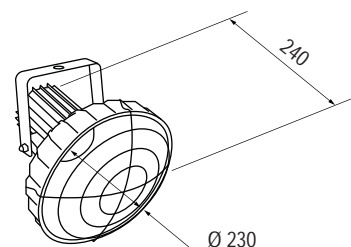

Part No. ML390, ML390-1500, ML390-2200 TriLite Docklight w/o Bulb Data Sheet

Fitted with Suits

Lamp shade
Arm construction
Arm type
Power lead
Arm lengths
Accessories

E27 base (bulb not included)
LED, fluorescent, incandescent
E27, PAR 38 bulbs
polycarbonate
metal tube, yellow powder coated
double strut, hinged
1.4m, AUS/NZ plug
1m, 1.5m & 2.2m
wire guard (included),
3-speed fan (can be fitted later
to 1m & 1.5m models only)

DIMENSIONS (Millimetres)

Model	A	B	C	D	Fan available
ML390	495	1041	127	-	Yes
ML390-1500	749	1499	127	-	Yes
ML390-2200	749	1499	216	2248	No

Data may vary due to component tolerances.
E & OE