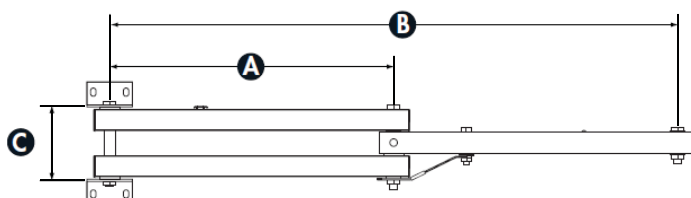

Part No. ML390, ML390-1500, ML390-2200 TriLite Docklight w/o Bulb Data Sheet

Fitted with Suits

Lamp shade
Arm construction
Arm type
Power lead
Arm lengths
Accessories

E27 base (bulb not included)
LED, fluorescent, incandescent
E27, PAR 38 bulbs
polycarbonate
metal tube, yellow powder coated
double strut, hinged
1.4m, AUS/NZ plug
1m, 1.5m & 2.2m
wire guard (included),
3-speed fan (can be fitted later
to 1m & 1.5m models only)

DIMENSIONS (Millimetres)

Model	A	B	C	D	Fan available
ML390	495	1041	127	-	Yes
ML390-1500	749	1499	127	-	Yes
ML390-2200	749	1499	216	2248	No

Data may vary due to component tolerances.
E & OE