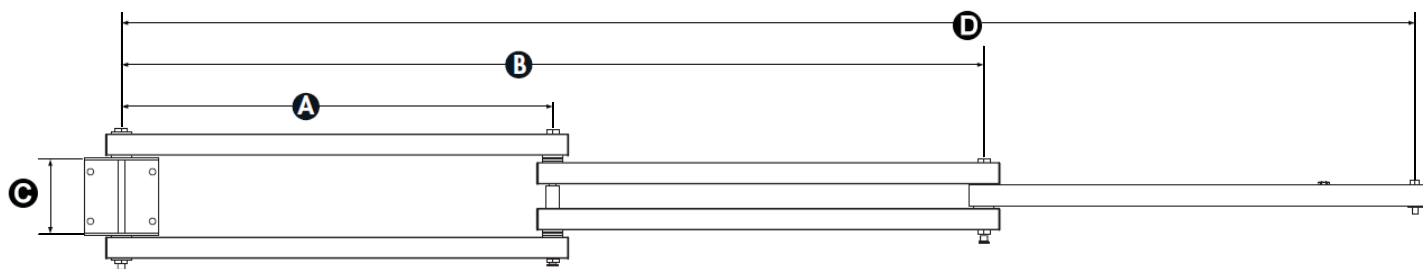

Part No. ML390, ML390-1500, ML390-2200 TriLite Docklight w/o Bulb Data Sheet

Fitted with Suits

Lamp shade
Arm construction
Arm type
Power lead
Arm lengths
Accessories

E27 base (bulb not included)
LED, fluorescent, incandescent
E27, PAR 38 bulbs
polycarbonate
metal tube, yellow powder coated
double strut, hinged
1.4m, AUS/NZ plug
1m, 1.5m & 2.2m
wire guard (included),
3-speed fan (can be fitted later
to 1m & 1.5m models only)

DIMENSIONS (Millimetres)

Model	A	B	C	D	Fan available
ML390	495	1041	127	-	Yes
ML390-1500	749	1499	127	-	Yes
ML390-2200	749	1499	216	2248	No

Data may vary due to component tolerances.
E & OE